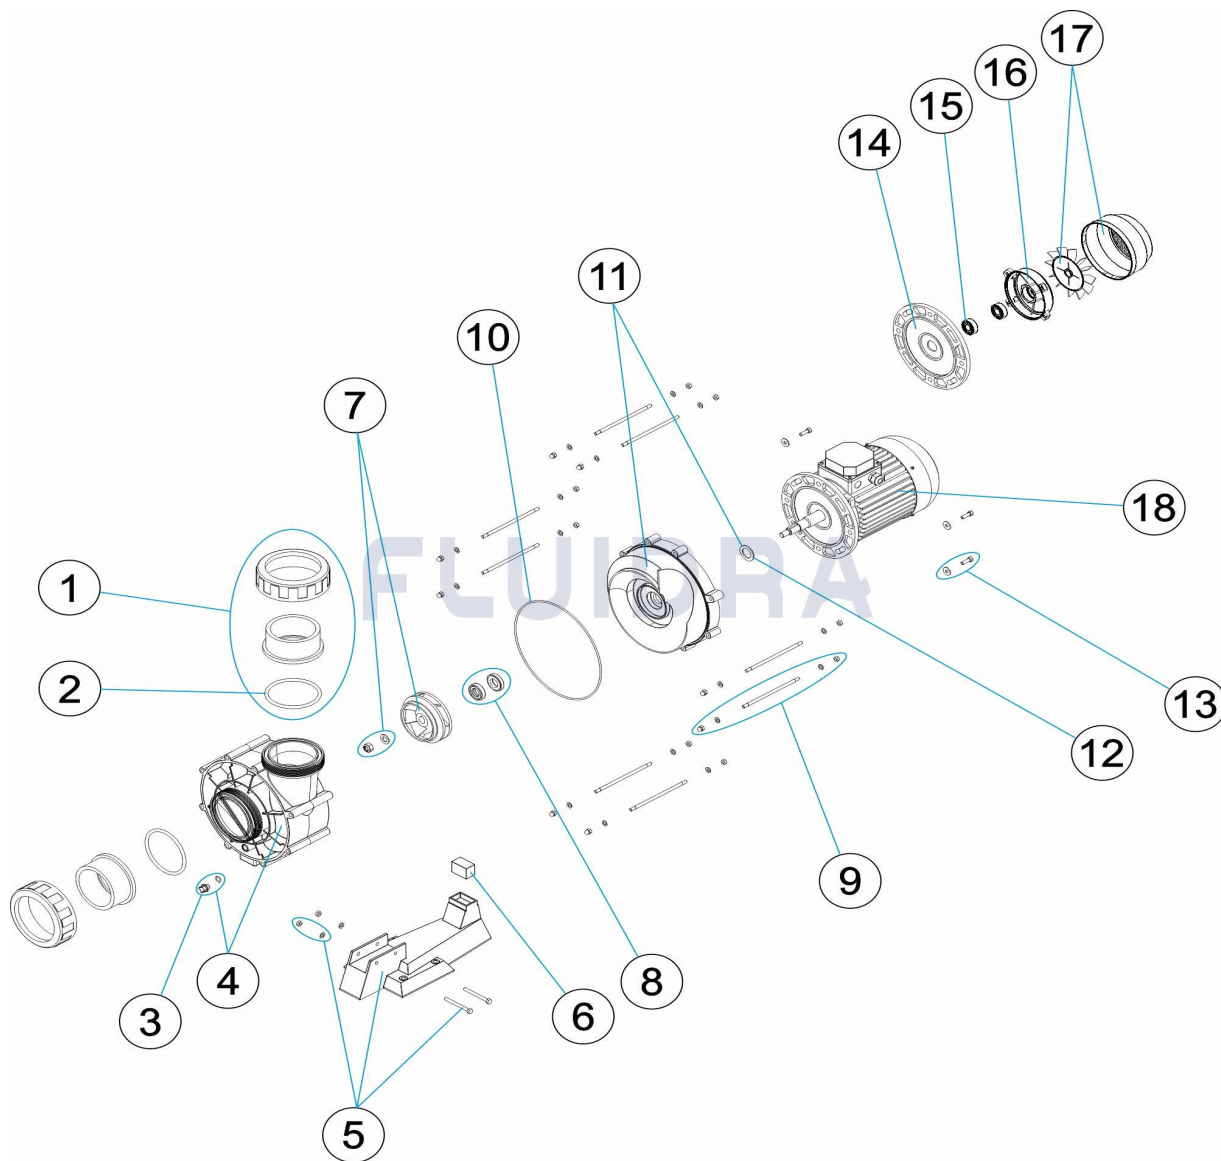

CODICE **44714, 44715, 44716, 44717, 44718, 44719, 44720, 44721**

DESCRIZIONE: **POMPE COLORADO 4 - 5,5 - 7,5 - 10 - 12,5 HP II-III SENZA PREFILTRO**

ITALIANO

POS	CODICE	DESCRIZIONE	QUANTITA'	POS	CODICE	DESCRIZIONE	QUANTITA'
1	* 4405010541	MANICOTTO UNIONE		7	* 4405011610	GIRANTE 7,5 CV (BRONZO)	
1	* 4405011623	MANICOTTO UNIONE		7	* 4405010760	GIRANTE 7,5 CV (INOX)	
2	4405011624	O-RING MANICOTTO		7	* 4405010767	GIRANTE 10 HP (PLASTICA)	
3	4404121107	COPERCHIO 1/4' VALVOLA		7	* 4405011611	GIRANTE 10 CV (BRONZO)	
4	4405011701	CORPO POMPA CON FILETTATURA ASPIR/		7	* 4405010761	GIRANTE 10 CV (INOX)	
5	4405011702	PIEDE POMPA CORTO		7	* 4405010769	GIRANTE 12,5 HP (PLASTICA)	
6	* 4405010539	SILENTBLOC (50 X 30 X48) 4 CV		7	* 4405011612	GIRANTE 12,5 CV (BRONZO)	
6	* 4405011620	SILENTBLOC AT 1000-1250		7	* 4405010762	GIRANTE 12,5 CV (INOX)	
7	* 4405010264	GIRANTE 4 HP (PLASTICA)		8	4405011613	TENUTA MECCANICA D.25	
7	* 4405010537	GIRANTE 4 CV (BRONZO)		9	4405011703	VITE CHIUSURA CORPO M-8X190	
7	* 4405010758	GIRANTE 4 CV (INOX)		10	4405011614	GUARNIZIONE COPERCHIO CORPO	
7	* 4405010265	GIRANTE 5,5 HP (PLASTICA)		11	* 4405010540	COPERCHIO CORPO POMPA	
7	* 4405010538	GIRANTE 5,5 CV (BRONZO)		11	* 4405011615	COPERCHIO CORPO POMPA 7,5 HP	

* SI FACCIA RIFERIMENTO AL FOGLIO DELLE OSSERVAZIONI