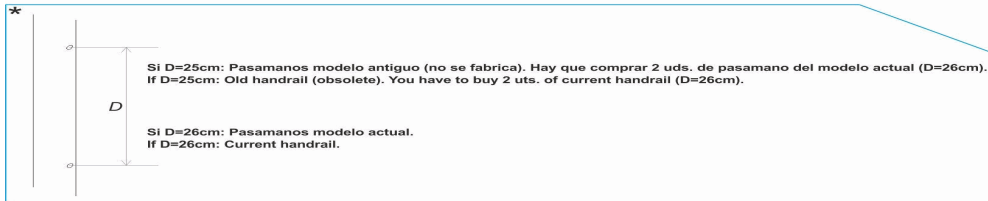

CODE **05484, 05485, 05486, 05487**

BESCHREIBUNG: **TREPPE GEMISCHT 2-3-4-5 STUFEN AISI-316**

DEUTSCH

POS	CODE	BESCHREIBUNG	MENGE	POS	CODE	BESCHREIBUNG	MENGE
1	44010101	EINBAUHÜLSE		7	440101012	ABSCHLUSS TREPPE	
2	44010103	DEKO-ABSCHLUSSRING 316		8	* 05484R0001	HANDLAUF TREPPE 2 STUFEN AISI - 316	
3	44010104	STUFE LUXE 316		8	* 05485R0001	HANDLAUF 3 STUFEN AISI 316	
4	44010107	SEITENHALTERUNG STUFE 316		8	* 05486R0001	HANDLAUF TREPPE 4 STUFEN AISI - 316	
5	44010108	ABSCHLUSSPLATTE STUFE LUXE		8	* 05487R0001	HANDLAUF TREPPE 5 STUFEN AISI - 316	
6	44010111	SCHRAUBENSATZ STUFE 316